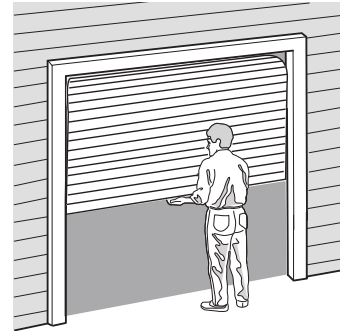

Minimum distance from edge of curtain to edge of door bracket 45 mm