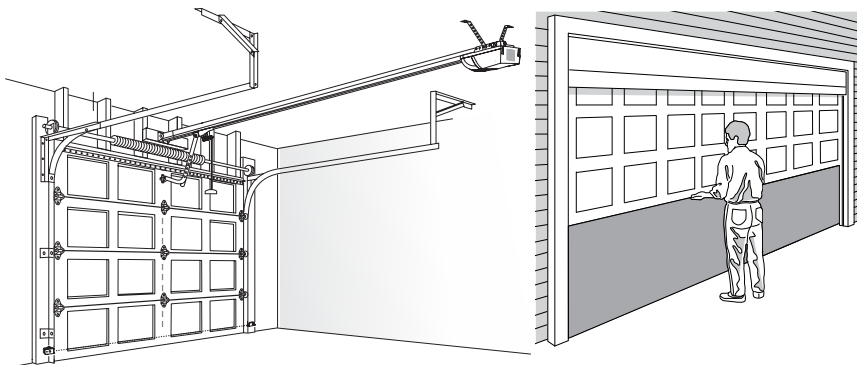

TYPICAL INSTALLATION - SECTIONAL DOORS