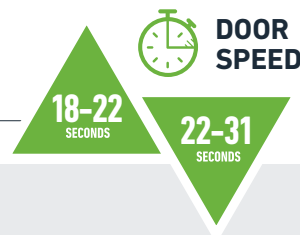

- Maximum lifting under spring tensions 20 kg
- Suitable for steel and timber spring balanced doors
- Total door area: 20m²
- Single dwelling, max door weight up to 350 kg⁽²⁾