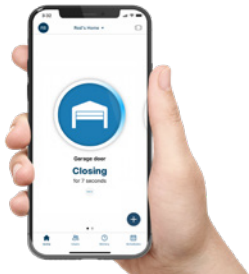

Commander Extreme | HEAVY DOOR COMBO

DESIGNED FOR HEAVY CUSTOM SECTIONAL DOORS
MS125MYQXPS25 / MS125MYQXPS30

RESIDENTIAL SECTIONAL GARAGE DOOR OPENER BATTERY BACKUP CAPABLE

Includes myQ® smart technology