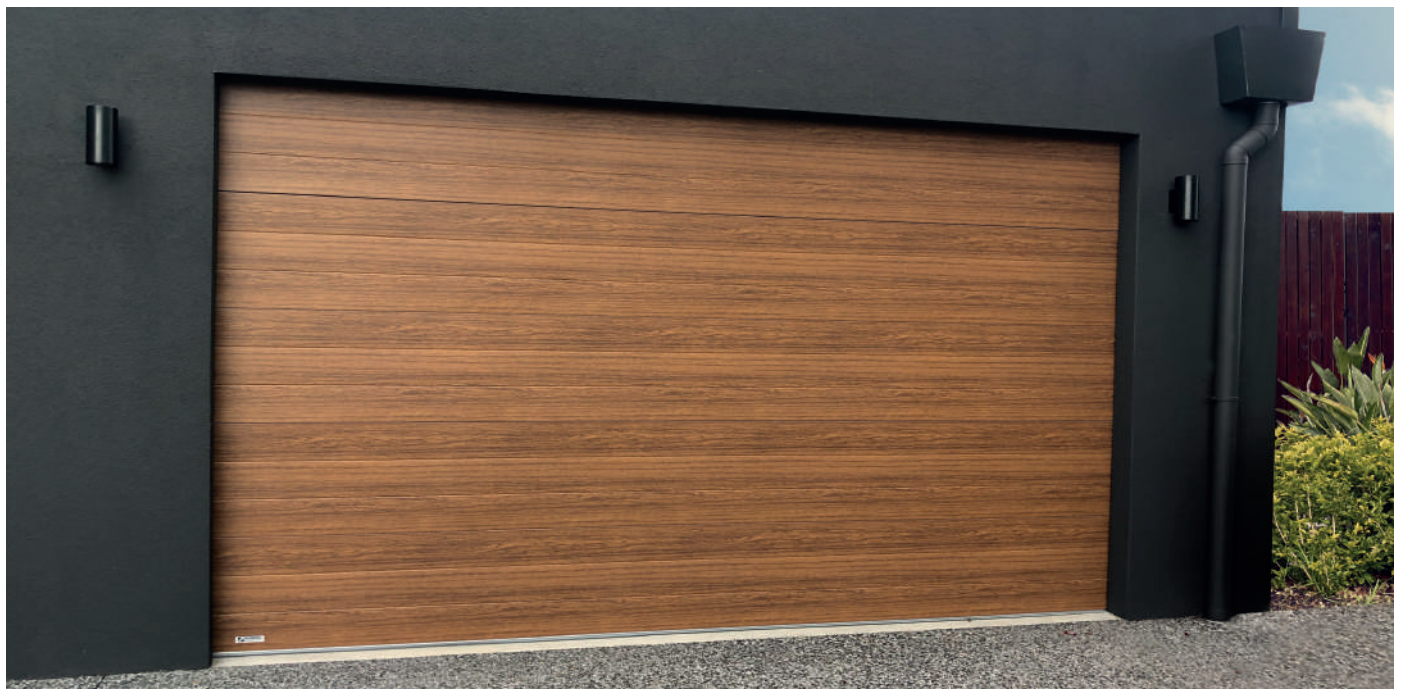

Motor & Remote Control Options

Genesis Sectional Door Openers

- Easy to use LED digital display
- Improved energy efficient unit with LED lighting
- Soft start/soft stop
- Electronic limits
- Safety auto reverse
- Belt drive for smooth, quiet operation

Madison

Clean, sharp lines and a smooth or textured finish to perfectly blend with rendered homes.

Tuscan

A timber planked style door. Horizontal "V" grooves create a sleek and contemporary look.

Why choose a **Gliderol Native Series Door?**