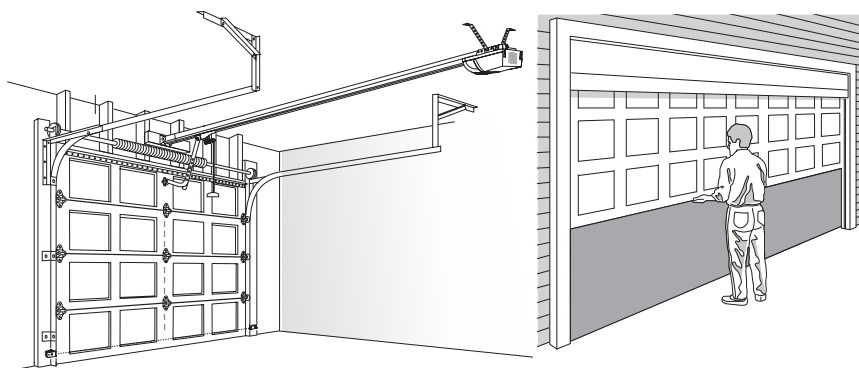

TYPICAL INSTALLATION - SECTIONAL DOORS

- Maximum lifting under spring tension: 20 kg
- Suitable for steel and timber spring balanced doors
- Total door area: 20m²
- Single dwelling, max door weight up to 150 kg / 286 kg⁽³⁾

18-22 SECONDS

22-31 SECONDS

SECURITY

SECURITY+ 2.0®

- Encrypted rolling code across multiple frequencies.
- Security+ 2.0® technology virtually eliminates interference.

SMART

SMART HOME TECHNOLOGY

- myQ compatible - monitor and control your garage door from anywhere.⁽²⁾

ELECTRICAL

LIGHTING: LED LIGHTING

- LED light turns on with activation.
- Turns off 3 minutes after operation by default.
- Configurable from 30 seconds to 10 minutes.

STANDARD SPECIFICATIONS

- Input voltage: 220-240 VAC
- Rated door areas up to: 20m²
- Max door height: 3.5m
- Max door weight: 150 kg / 286 kg⁽³⁾
- Max peak pulling force: 1200N
- Max lift under spring tension: 20 kg
- Radio frequency: 433.30, 433.92, 434.54 MHz with Security+ 2.0 technology
- Minimum headroom required: 30mm
- C-rail with chain drive
- 24C DV motor with thermal overload protection
- Lighting: LED Lighting
- Memory register of up to 64 remote controls
- Compatible with myQ technology⁽²⁾

Merlin®

AUSTRALIA

Chamberlain Australia Pty Ltd
PO Box 1446
Lane Cove NSW 1595
Australia

gomerlin.com.au

1800 638 234

NEW ZEALAND

Chamberlain New Zealand Ltd
PO Box 100-221
North Shore, Auckland 0745
New Zealand

gomerlin.co.nz

0800 653 667