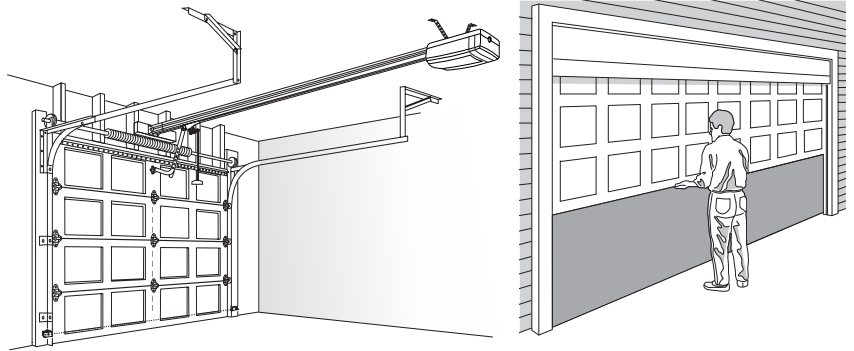

TYPICAL INSTALLATION - SECTIONAL DOORS