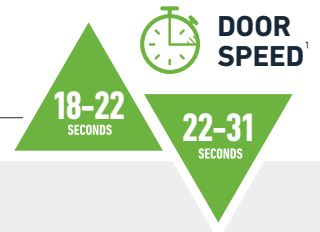

- Maximum lifting under spring tension: 20 kg
- Suitable for steel and timber spring balanced doors
- Total door area: 20m²
- Single dwelling, max door weight up to 350 kg⁽³⁾